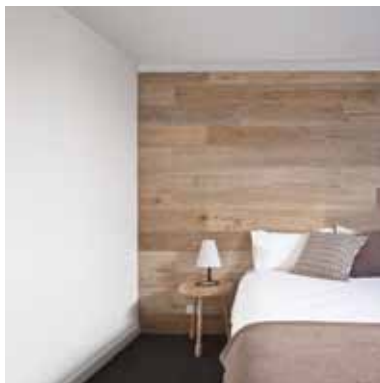

# linear

For the discerning individual looking for the next generation in cornice, Linear is at the forefront of contemporary design. Characterised by its minimal, architectural lines the stylish 75mm square edge profile is a perfect complement for modern residential and commercial interiors.

An ideal upgrade from standard cornice, Linear is the obvious design alternative when considering a square edge finish.

*Courtesy of Peter Bennetts*