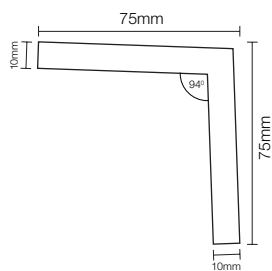

## Features & Benefits

- Clean, architectural lines
- Alternative to square setting
- 75mm profile
- 4.8m length
- Easy installation
- Ideal upgrade to standard cornice
- Superb quality

## Profile

Linear 75mm Profile

**1800 003 377**

[www.boral.com.au/cornice](http://www.boral.com.au/cornice)

© Copyright Boral Limited 2011

The information contained in this publication was correct at the time of printing, details are however, subject to change. To ensure the information you are using is current, Boral recommends you review the latest information available on the Boral website. For further information contact TecASSIST® or your nearest Boral Plasterboard Sales Office.